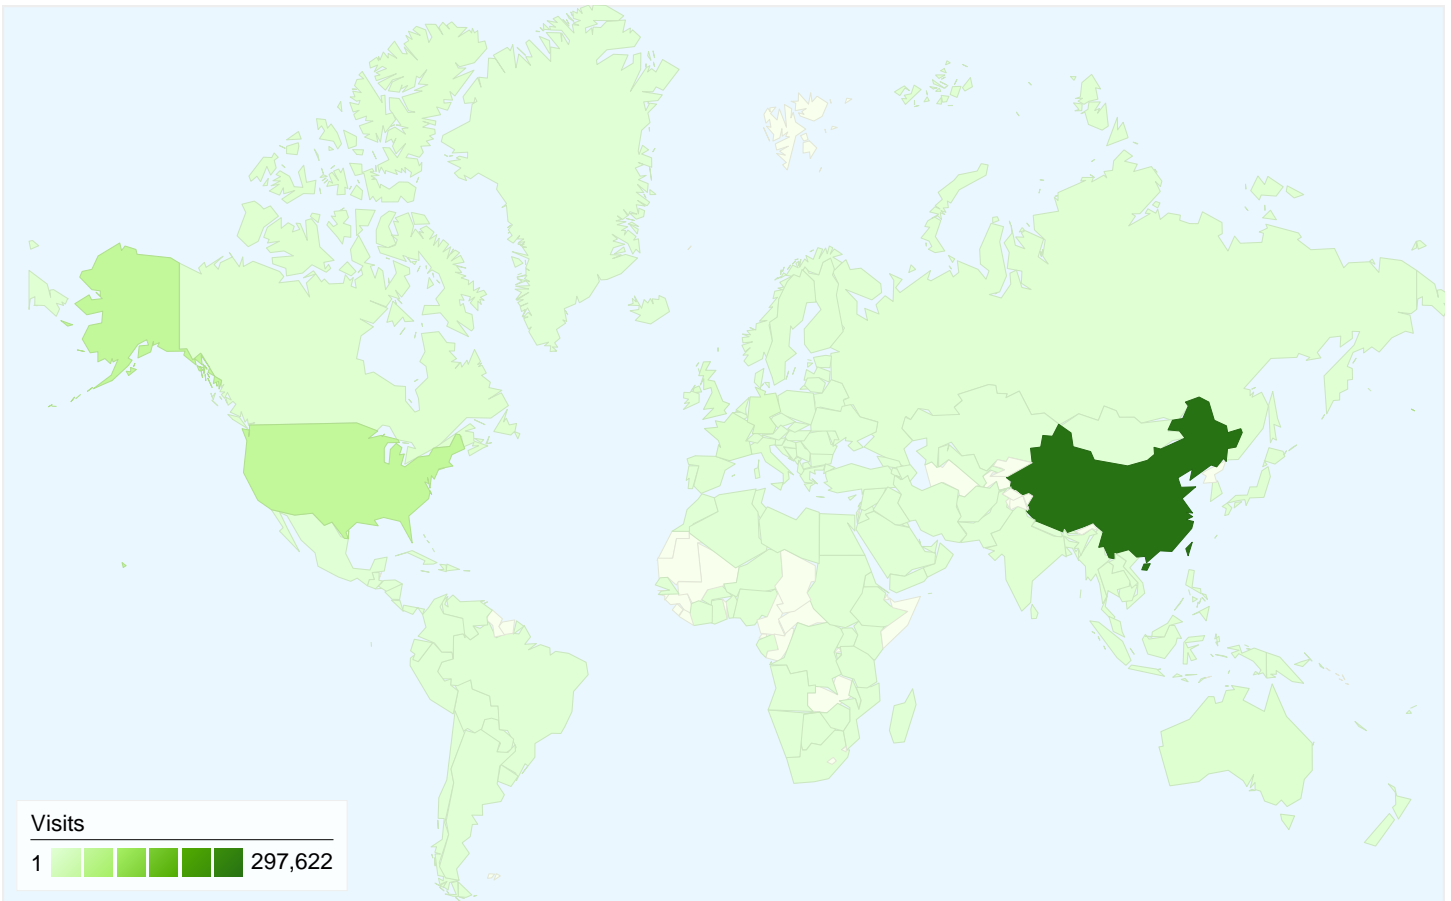

Visitors
141,661

Map Overlay

Traffic Sources Overview

- **Search Engines**
258,440.00 (58.81%)
- **Direct Traffic**
121,881.00 (27.74%)
- **Referring Sites**
59,011.00 (13.43%)
- **Other**
107 (0.02%)

Content Overview

141,661 people visited this site

439,440 Visits

141,661 Absolute Unique Visitors

2,196,387 Pageviews

5.00 Average Pageviews

00:05:45 Time on Site

43.70% Bounce Rate

23.20% New Visits

912 pages were viewed a total of 16,659 times

Filtered for pages containing "listings/shopping/"

Content Performance

Pageviews 16,659 % of Site Total: 0.76%	Unique Pageviews 15,080 % of Site Total: 0.84%	Avg. Time on Page 00:00:57 Site Avg: 00:01:26 (-33.47%)	Bounce Rate 47.80% Site Avg: 43.70% (9.38%)	% Exit 11.65% Site Avg: 20.01% (-41.76%)	\$ Index \$0.00 Site Avg: \$0.00 (0.00%)
---	--	---	---	--	--

1 - 10 of 912

439,439 visits came from 173 countries/territories

Site Usage

Country/Territory	Visits	Pages/Visit	Avg. Time on Site	% New Visits	Bounce Rate
China	297,622	5.45	00:06:15	18.51%	39.05%
United States	50,979	3.98	00:04:36	26.90%	52.29%
Hong Kong	11,082	3.77	00:03:59	28.28%	52.84%
Germany	9,659	4.97	00:05:40	33.27%	46.12%
(not set)	8,930	4.08	00:06:41	21.30%	48.20%
United Kingdom	7,526	3.77	00:04:20	32.98%	56.13%
France	7,426	4.82	00:05:24	29.11%	50.50%
Singapore	4,200	4.24	00:04:36	44.38%	55.55%
Australia	3,653	3.14	00:03:17	47.39%	64.77%