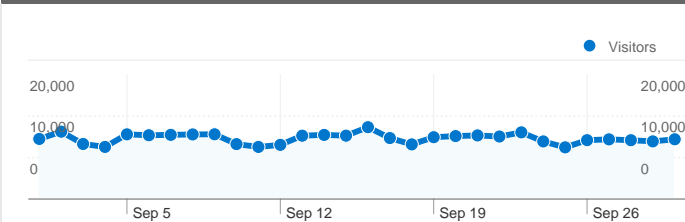

Site Usage

439,440 Visits

43.70% Bounce Rate

2,196,387 Pageviews

00:05:45 Avg. Time on Site

5.00 Pages/Visit

23.20% % New Visits

Visitors Overview

Visitors
141,661

Map Overlay

Traffic Sources Overview

- **Search Engines**
258,440.00 (58.81%)
- **Direct Traffic**
121,881.00 (27.74%)
- **Referring Sites**
59,011.00 (13.43%)
- **Other**
107 (0.02%)

Content Overview

141,661 people visited this site

439,440 Visits

141,661 Absolute Unique Visitors

2,196,387 Pageviews

5.00 Average Pageviews

00:05:45 Time on Site

43.70% Bounce Rate

23.20% New Visits

1 - 10 of 912

439,439 visits came from 173 countries/territories

Site Usage

Country/Territory	Visits	Pages/Visit	Avg. Time on Site	% New Visits	Bounce Rate
China	297,622	5.45	00:06:15	18.51%	39.05%
United States	50,979	3.98	00:04:36	26.90%	52.29%
Hong Kong	11,082	3.77	00:03:59	28.28%	52.84%
Germany	9,659	4.97	00:05:40	33.27%	46.12%
(not set)	8,930	4.08	00:06:41	21.30%	48.20%
United Kingdom	7,526	3.77	00:04:20	32.98%	56.13%
France	7,426	4.82	00:05:24	29.11%	50.50%
Singapore	4,200	4.24	00:04:36	44.38%	55.55%
Australia	3,653	3.14	00:03:17	47.39%	64.77%