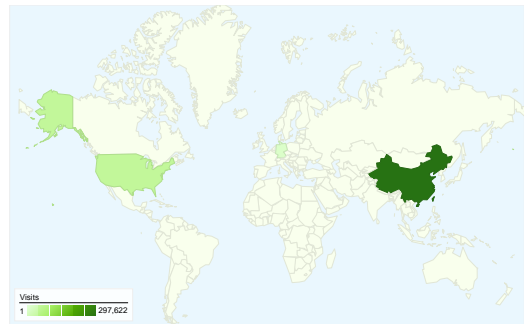

Site Usage

439,440 Visits

43.70% Bounce Rate

2,196,387 Pageviews

00:05:45 Avg. Time on Site

5.00 Pages/Visit

23.20% % New Visits

Visitors Overview

Visitors
141,661

Map Overlay

Traffic Sources Overview

- **Search Engines**
258,440.00 (58.81%)
- **Direct Traffic**
121,881.00 (27.74%)
- **Referring Sites**
59,011.00 (13.43%)
- **Other**
107 (0.02%)

Content Overview

141,661 people visited this site

439,440 Visits

141,661 Absolute Unique Visitors

2,196,387 Pageviews

5.00 Average Pageviews

00:05:45 Time on Site

43.70% Bounce Rate

23.20% New Visits

1 - 10 of 912

439,439 visits came from 173 countries/territories

Site Usage

Country/Territory	Visits	Pages/Visit	Avg. Time on Site	% New Visits	Bounce Rate
China	297,622	5.45	00:06:15	18.51%	39.05%
United States	50,979	3.98	00:04:36	26.90%	52.29%
Hong Kong	11,082	3.77	00:03:59	28.28%	52.84%
Germany	9,659	4.97	00:05:40	33.27%	46.12%
(not set)	8,930	4.08	00:06:41	21.30%	48.20%
United Kingdom	7,526	3.77	00:04:20	32.98%	56.13%
France	7,426	4.82	00:05:24	29.11%	50.50%
Singapore	4,200	4.24	00:04:36	44.38%	55.55%
Australia	3,653	3.14	00:03:17	47.39%	64.77%