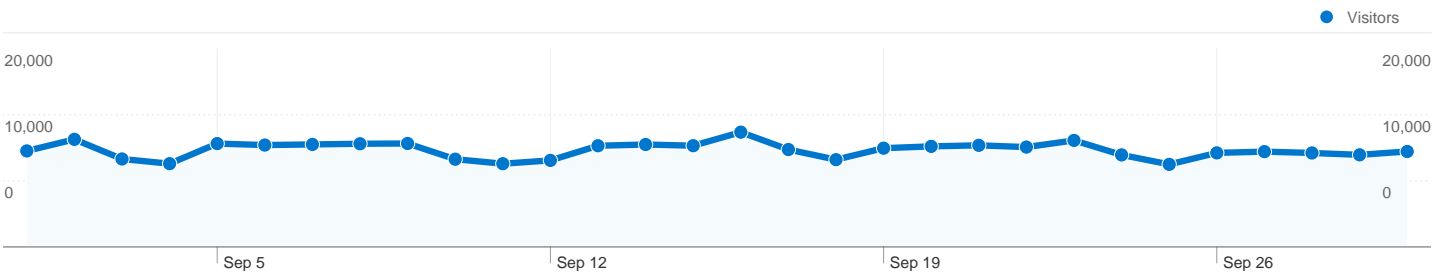

Site Usage

439,440 Visits

43.70% Bounce Rate

2,196,387 Pageviews

00:05:45 Avg. Time on Site

5.00 Pages/Visit

23.20% % New Visits

Visitors Overview

Visitors
141,661

Map Overlay

Traffic Sources Overview

- **Search Engines**
258,440.00 (58.81%)
- **Direct Traffic**
121,881.00 (27.74%)
- **Referring Sites**
59,011.00 (13.43%)
- **Other**
107 (0.02%)

Content Overview

141,661 people visited this site

439,440 Visits

141,661 Absolute Unique Visitors

2,196,387 Pageviews

5.00 Average Pageviews

00:05:45 Time on Site

43.70% Bounce Rate

23.20% New Visits

1 - 10 of 912

439,439 visits came from 173 countries/territories

Site Usage

Country/Territory	Visits	Pages/Visit	Avg. Time on Site	% New Visits	Bounce Rate
China	297,622	5.45	00:06:15	18.51%	39.05%
United States	50,979	3.98	00:04:36	26.90%	52.29%
Hong Kong	11,082	3.77	00:03:59	28.28%	52.84%
Germany	9,659	4.97	00:05:40	33.27%	46.12%
(not set)	8,930	4.08	00:06:41	21.30%	48.20%
United Kingdom	7,526	3.77	00:04:20	32.98%	56.13%
France	7,426	4.82	00:05:24	29.11%	50.50%
Singapore	4,200	4.24	00:04:36	44.38%	55.55%
Australia	3,653	3.14	00:03:17	47.39%	64.77%