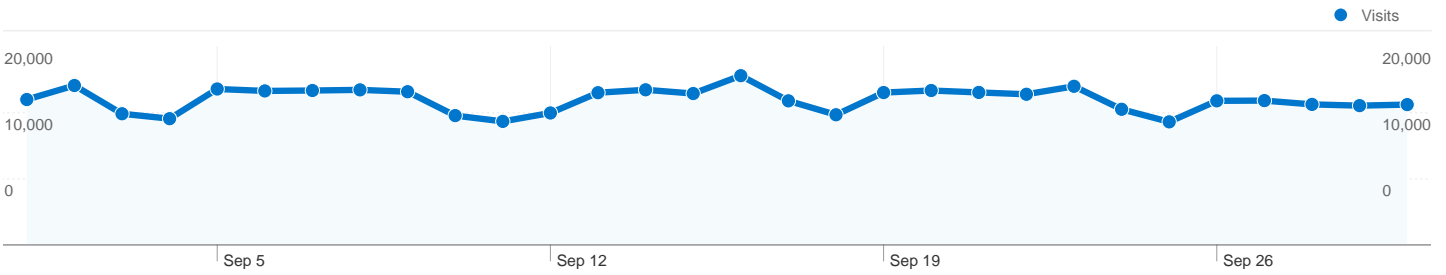

Site Usage

439,440 Visits

43.70% Bounce Rate

2,196,387 Pageviews

00:05:45 Avg. Time on Site

5.00 Pages/Visit

23.20% % New Visits

Visitors Overview

Top Content		
Page	Pageviews	% visits
/listings/hotels/	671	29.31%
/listings/hotels/?page=2	178	7.78%
/listings/hotels/?page=3	127	5.55%
/listings/hotels/boutique_hotels/	108	4.72%
/listings/hotels/budget_hotels/	103	4.50%

141,661 people visited this site

439,440 Visits

141,661 Absolute Unique Visitors

2,196,387 Pageviews

5.00 Average Pageviews

00:05:45 Time on Site

43.70% Bounce Rate

23.20% New Visits

Technical Profile

Browser	Visits	% visits
Safari	133,783	30.44%
Internet Explorer	114,728	26.11%
Firefox	93,629	21.31%
Chrome	84,676	19.27%
Android Browser	4,734	1.08%

All traffic sources sent a total of 439,439 visits