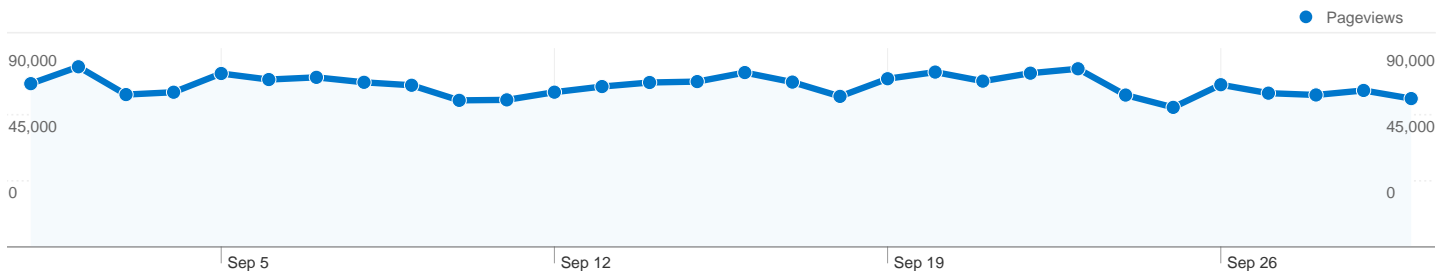

912 pages were viewed a total of 16,659 times

Filtered for pages containing "listings/shopping/"

Content Performance

Pageviews 16,659 % of Site Total: 0.76%	Unique Pageviews 15,080 % of Site Total: 0.84%	Avg. Time on Page 00:00:57 Site Avg: 00:01:26 (-33.47%)	Bounce Rate 47.80% Site Avg: 43.70% (9.38%)	% Exit 11.65% Site Avg: 20.01% (-41.76%)	\$ Index \$0.00 Site Avg: \$0.00 (0.00%)
---	--	---	---	--	--

1 - 10 of 912

439,439 visits came from 173 countries/territories

Site Usage

Country/Territory	Visits	Pages/Visit	Avg. Time on Site	% New Visits	Bounce Rate
China	297,622	5.45	00:06:15	18.51%	39.05%
United States	50,979	3.98	00:04:36	26.90%	52.29%
Hong Kong	11,082	3.77	00:03:59	28.28%	52.84%
Germany	9,659	4.97	00:05:40	33.27%	46.12%
(not set)	8,930	4.08	00:06:41	21.30%	48.20%
United Kingdom	7,526	3.77	00:04:20	32.98%	56.13%
France	7,426	4.82	00:05:24	29.11%	50.50%
Singapore	4,200	4.24	00:04:36	44.38%	55.55%
Australia	3,653	3.14	00:03:17	47.39%	64.77%

Italy	3,339	5.50	00:06:38	31.45%	51.03%
					1 - 10 of 173

Pages on this site were viewed a total of **2,196,387** times

2,196,387 Pageviews

1,795,657 Unique Views

43.70% Bounce Rate

Top Content

Pages	Pageviews	% Pageviews
/	287,842	13.11%
/housing/	44,114	2.01%
/dating/browse/	43,311	1.97%
/dining/	27,188	1.24%
/housing/add/photos/	27,032	1.23%